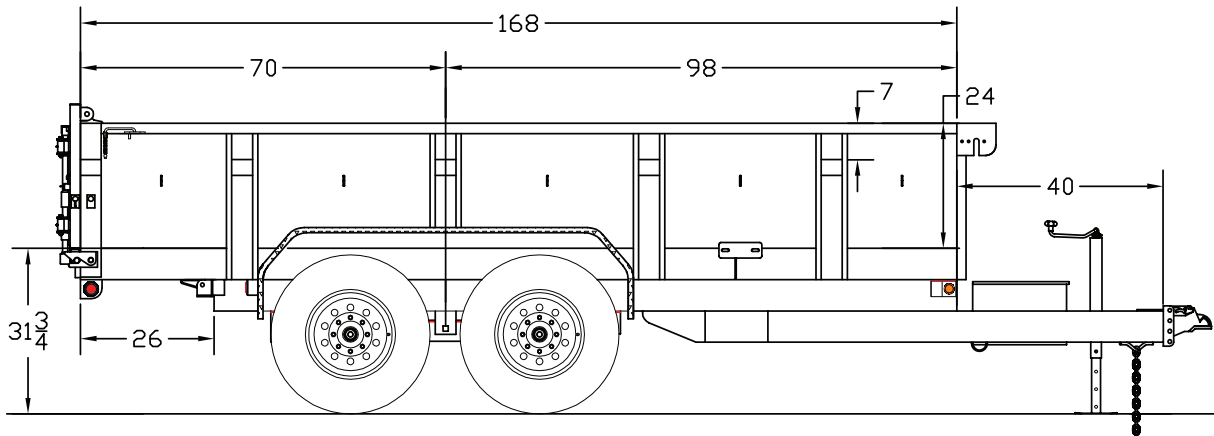

# 14LX Tandem Axle Low Profile Dump

<b>G.V.W.R.</b>	14,000#	<b>AXLES</b>	Two 7,000# EZ Lube w/Elec. Brake
<b>G.A.W.R. (Ea. Axle)</b>	7,000#	<b>SUSPENSION</b>	Multi-Leaf Slipper Spring w/Equalizer
<b>COUPLER</b>	2-5/16" Adjustable Forged	<b>TIRE</b>	ST235/80 R-16 Load Range E
<b>SAFETY CHAINS</b>	3/8" Grd. 70 w/Safety Latch Hook (2 each)	<b>WHEEL</b>	16 x 6 HD White Modular 8 Bolt
<b>JACKS</b>	7K TW Drop Leg	<b>FLOOR</b>	10 Gauge Smooth Steel
<b>TONGUE</b>	6" Channel Fold Back	<b>LIGHTS</b>	LED D.O.T. Stop, Tail, Turn & Clearance
<b>FRAME</b>	6" x 3" Tube on 14' / 8" x 3" Tube on 16'	<b>ELEC. PLUG</b>	7-Way RV
<b>CROSSMEMBERS</b>	6" Channel	<b>FINISH (Prep)</b>	Steel is Cleaned to Ensure a Professional Smooth Finish.
<b>BED CROSSMEMBERS</b>	3" Channel	<b>FINISH</b>	Superior Quality Finish is Applied for a Highly Decorative and Protective Finish.
<b>BED LONG SILS</b>	3" Channel		
<b>BED SIDE RAILS</b>	6-1/2" Formed Angle		
<b>FENDERS</b>	Double Square Broke Diamond Plate		

## Standard Features

- Safety Chains Attached w/Cold Rolled Eyelets
- Lockable Pump & Battery Box Mounted in Front of Bed
- Modular Sealed Wiring Harness
- 24", 12 Ga. Sides w/Formed Channel Supports
- 10 Ga. Floor
- J-Hooks for Tie Down
- Stake Pockets
- Fully Formed Shroud for Tarp
- 4-5/8" D-Rings Inside Bed
- Fully Self Contained Electric Hydraulic Scissor Lift
- 45 Degree Dump Angle
- Cambered EZ Lube Axles w/Electric Brake on Each
- Complete Break-A-Way System w/Charge Line
- Grommet Mount Sealed LED Lighting
- Combo Gate

MODEL#	DESCRIPTION
14LX-14	83" x 14' Low Profile Tandem Axle Bumper Pull Dump
14LX-16	83" x 16' Low Profile Tandem Axle Bumper Pull Dump

## TRAILER WEIGHTS & CAPACITIES

LENGTH	EMPTY WEIGHT	PAYLOAD	BOX CAPACITY
14LX-14'	4,140#	9,860#	7.2 Cubic Yards
14LX-16'	4,500#	9,500#	8.3 Cubic Yards